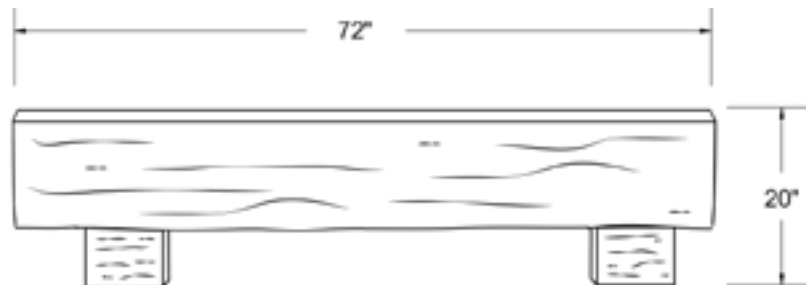

LOG BENCH | DL-LB6-GRC

Enjoy a place to relax, talk and watch the action with this life-like log bench. The bench is artfully designed and hand painted with wood grain and bark finishes. It is constructed of glass fiber reinforced concrete (GFRC) for longevity and durability. The bench log is perfect for any naturalized play area.

KEY FEATURES

PRODUCT DIMENSIONS

- DIMENSIONS: 72" x 24" x 20"
- WEIGHT: 725 lbs

SHIPPING DIMENSIONS

- SHIPPING: 79" x 24" x 20"
- MOUNT TYPE: In-Ground

MATERIALS

- The logs are made from Glass Fiber Reinforce Concrete or GFRC. Concrete thickness ranges from a minimum of 1" to a maximum of 3.5" thick. The play elements are all IPEMA certified and meet ASTM A-82/A-185.

WARRANTY

All items are guaranteed to be free of defects in workmanship or materials for one year. Fifteen year limited warranty on hardware. Five year limited warranty on Glass Fiber Reinforced Concrete, (GFRC), material, against structural failure due to natural deterioration or manufacturing defects. *NOTE: The warranty does not cover minor chips, hairline cracks or efflorescence, which can be normal and not a defect.*

LOG BENCH

ITEM # DL-LB6-GRC